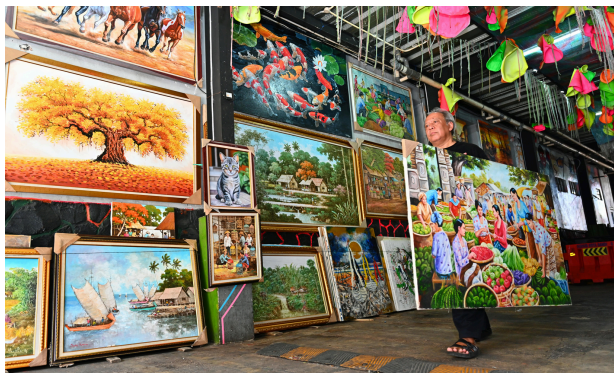

[EVENT DETAILS](#)

GRADUATE SCHOOL AND CERTIFICATIONS

[UNIVERSITY OF DELAWARE](#)

[TECH HIRE](#)

DELAWARE EVENTS

WORK AND PLAY IN DELAWARE

APRIL 2026

ART FEST ART FAIR 2026 MIDDLETOWN, DE